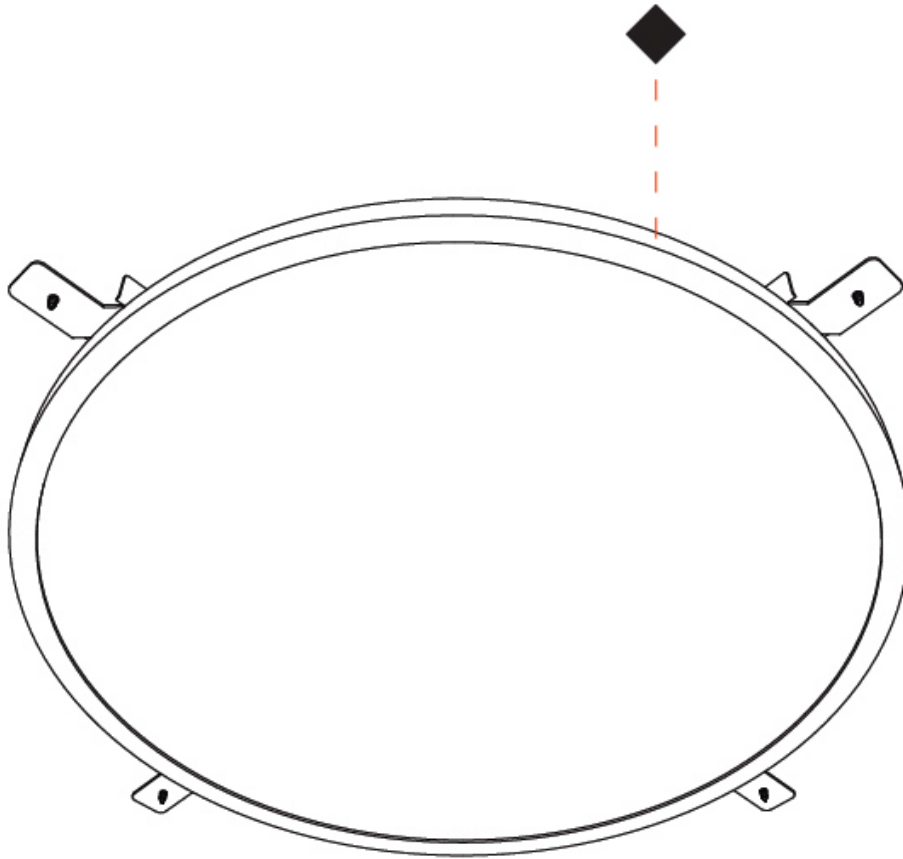

ORBITAL RECESSED

A56183-

PROJECT
TYPE
SPECIFIER
QUANTITY
DATE

A