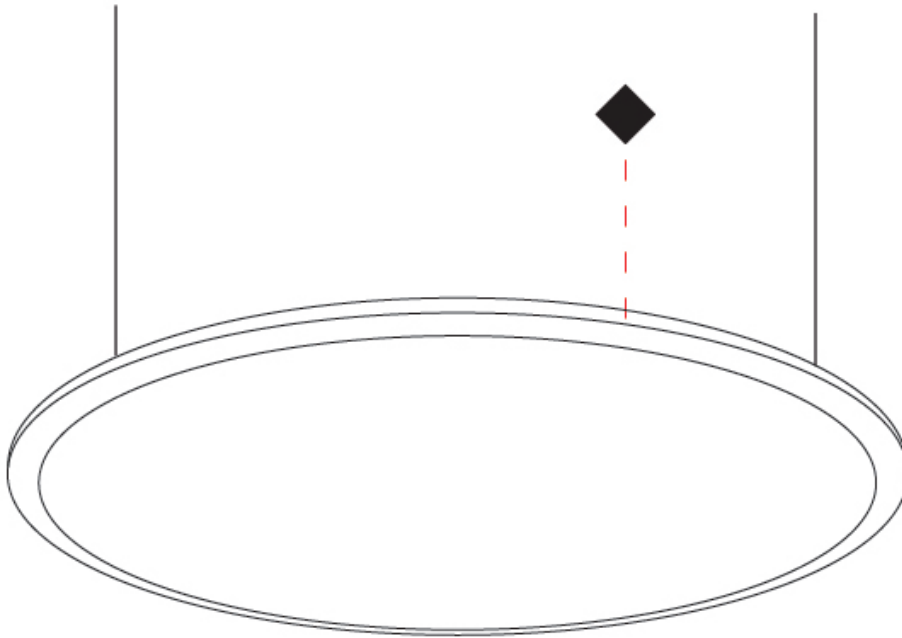

ORBITAL SUSPENSION

A51062-

PROJECT

TYPE

SPECIFIER

QUANTITY

DATE