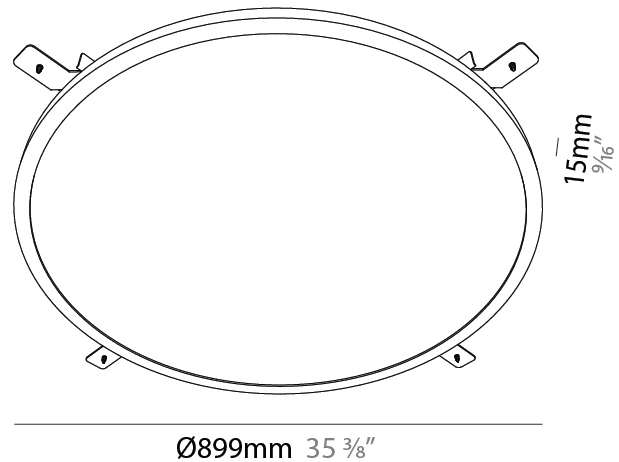

PROJECT	
TYPE	
SPECIFIER	
QUANTITY	
DATE	

ORBITAL RECESSED

A56183-

base number   Color   Finish
Temperature   Options

1. To build a product code in our configurator select the specify button on the base model # product page
2. To build a manual product code on this datasheet choose from the options listed below in blue font and add the suffix to the base model #

GENERAL

Series: Orbital
Brand: Ivela
Division: Architectural
Mounting Type: Recessed
Mounting Location: Ceiling
Subcategory: Panels

PHYSICAL

Shape: Round
Diameter (mm): 899
Diameter (in): 35 ³/₈
Height (mm): 19
Height (in): 3/4
Light Distribution: Direct
Diffuser: PMMA - Opal
Fixture Finish: WHI / BLK / GLD
Fixture Material: Aluminum

ELECTRICAL

Lamp Type: LED
Input Wattage (W): 56
Dimming: Tri-Mode (Non-Dimming and Phase Dimming (120Vac only) and 0-10V Dimming)
Driver Included: No
Driver Location: Remote
Driver Type: Constant Voltage - Universal
Driver Class: Class 2
Input Voltage (V): 120 - 277
Output Voltage (V): 24

LED

Color Temperature (°K): 2700 / 3000 / 4000
Max. Delivered Lumen (lm): 4032 / 4200 / 4452
Nominal Lumen (lm): 6720 / 7000 / 7420
CRI: >93 CRI
Lamp Life (hrs): 50000

OPTICAL

RATINGS AND CERTIFICATIONS

Certified By: CSA Certified to UL and CSA Standards
IP rating: IP20