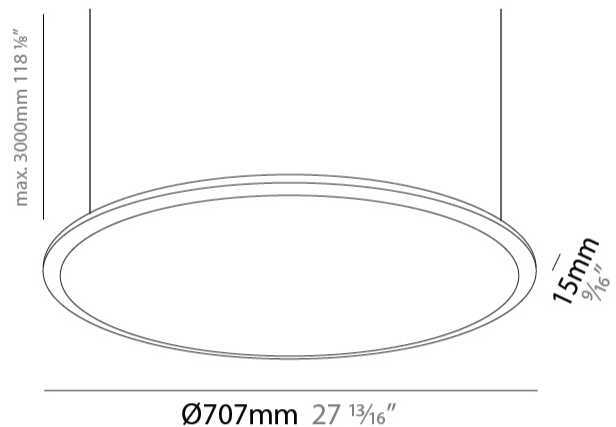

PROJECT _____
TYPE _____
SPECIFIER _____
QUANTITY _____
DATE _____

ORBITAL SUSPENSION

A51061- _____ - _____
base number   Color   Finish
                         Temperature   Options

1. To build a product code in our configurator select the specify button on the base model # product page
2. To build a manual product code on this datasheet choose from the options listed below in blue font and add the suffix to the base model #

GENERAL

Series: Orbital
Brand: Ivela
Division: Architectural
Mounting Type: Suspension
Mounting Location: Ceiling
Subcategory: Pendant

PHYSICAL

Shape: Round
Diameter (mm): 707
Diameter (in): 27 ¹³/₁₆"
Height (mm): 15
Height (in): 9/16
Max. Overall Height (mm): 2500
Max. Overall Height (in): 98 ⁷/₁₆"
Light Distribution: Direct
Diffuser: Opal Polycarbonate
Fixture Finish: WHI / BLK / GLD
Fixture Material: Aluminum

ELECTRICAL

Lamp Type: LED
Input Wattage (W): 44
Dimming: Tri-Mode (Non-Dimming and Phase Dimming (120Vac only) and 0-10V Dimming)
Driver Included: No
Driver Location: Remote
Driver Type: Constant Voltage - Universal
Driver Class: Class 2
Input Voltage (V): 120 - 277
Output Voltage (V): 24

LED

Color Temperature (°K): 2700 / 3000 / 4000
Max. Delivered Lumen (lm): 3168 / 3300 / 3498
Nominal Lumen (lm): 5280 / 5500 / 5830
CRI: >93 CRI
Lamp Life (hrs): 50000

OPTICAL

RATINGS AND CERTIFICATIONS

Certified By: Certified for North American Standards
IP rating: IP20