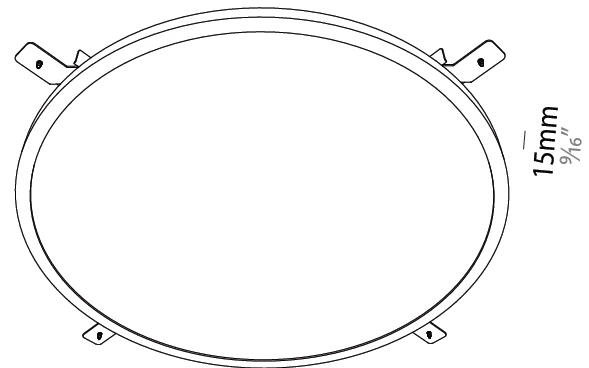

ORBITAL RECESSED

A56182- -

base number   Color   Finish
Temperature   Options

PROJECT
TYPE
SPECIFIER
QUANTITY
DATE

1. To build a product code in our configurator select the specify button on the base model # product page
2. To build a manual product code on this datasheet choose from the options listed below in blue font and add the suffix to the base model #

GENERAL

Series: Orbital
Brand: Ivela
Division: Architectural
Mounting Type: Recessed
Mounting Location: Ceiling
Subcategory: Panels

PHYSICAL

Shape: Round
Diameter (mm): 707
Diameter (in): 287 ¹³/₁₆
Height (mm): 15
Height (in): 9/16
Light Distribution: Direct
Diffuser: PMMA - Opal
Fixture Finish: WHI / BLK / GLD
Fixture Material: Aluminum

ELECTRICAL

Lamp Type: LED
Input Wattage (W): 44
Dimming: Tri-Mode (Non-Dimming and Phase Dimming (120Vac only) and 0-10V Dimming)
Driver Included: No
Driver Location: Remote
Driver Type: Constant Voltage - Universal
Driver Class: Class 2
Input Voltage (V): 120 - 277
Output Voltage (V): 24

LED

Color Temperature (°K): 2700 / 3000 / 4000
Max. Delivered Lumen (lm): 3168 / 3300 / 3498
Nominal Lumen (lm): 5280 / 5500 / 5830
CRI: >93 CRI
Lamp Life (hrs): 50000

OPTICAL

RATINGS AND CERTIFICATIONS

Certified By: CSA Certified to UL and CSA Standards
IP rating: IP20

Ø707mm 27 ¹³/₁₆"