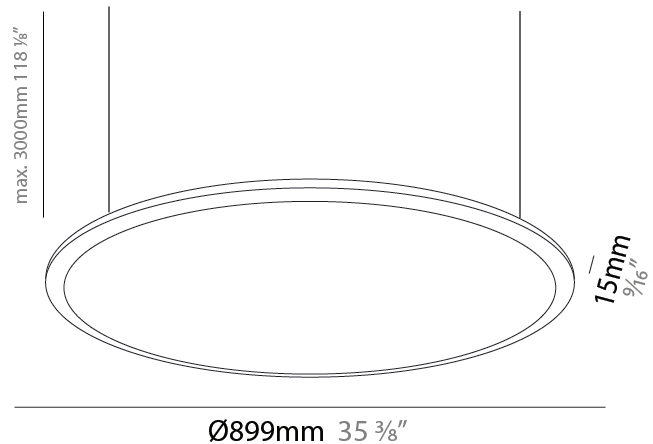

PROJECT	_____
TYPE	_____
SPECIFIER	_____
QUANTITY	_____
DATE	_____

ORBITAL SUSPENSION

A51062- -

base number
Color   Finish
Temperature   Options

1. To build a product code in our configurator select the specify button on the base model # product page
2. To build a manual product code on this datasheet choose from the options listed below in blue font and add the suffix to the base model #

GENERAL

Series: Orbital
Brand: Ivela
Division: Architectural
Mounting Type: Suspension
Mounting Location: Ceiling
Subcategory: Pendant

PHYSICAL

Shape: Round
Diameter (mm): 899
Diameter (in): 35 ³/₈
Height (mm): 19
Height (in): 3/4
Max. Overall Height (mm): 2500
Max. Overall Height (in): 98 ⁷/₁₆
Light Distribution: Direct
Diffuser: Opal Polycarbonate
Fixture Finish: WHI / BLK / GLD
Fixture Material: Aluminum

ELECTRICAL

Lamp Type: LED
Input Wattage (W): 56
Dimming: Tri-Mode (Non-Dimming and Phase Dimming (120Vac only) and 0-10V Dimming)
Driver Included: No
Driver Location: Remote
Driver Type: Constant Voltage - Universal
Driver Class: Class 2
Input Voltage (V): 120 - 277
Output Voltage (V): 24

LED

Color Temperature (°K): 2700 / 3000 / 4000
Max. Delivered Lumen (lm): 4032 / 4200 / 4452
Nominal Lumen (lm): 6720 / 7000 / 7420
CRI: >93 CRI
Lamp Life (hrs): 50000

OPTICAL

RATINGS AND CERTIFICATIONS

Certified By: Certified for North American Standards
IP rating: IP20