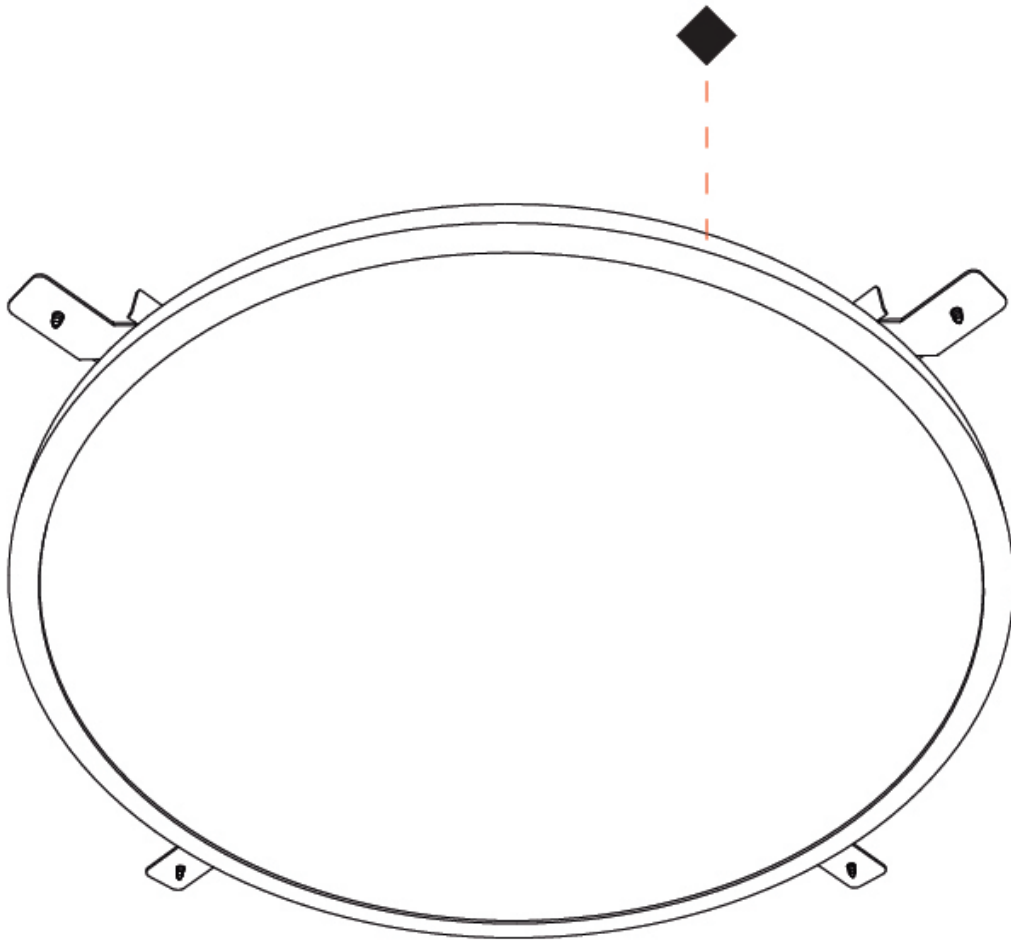

ORBITAL RECESSED

A56184-

PROJECT	_____
TYPE	_____
SPECIFIER	_____
QUANTITY	_____
DATE	_____