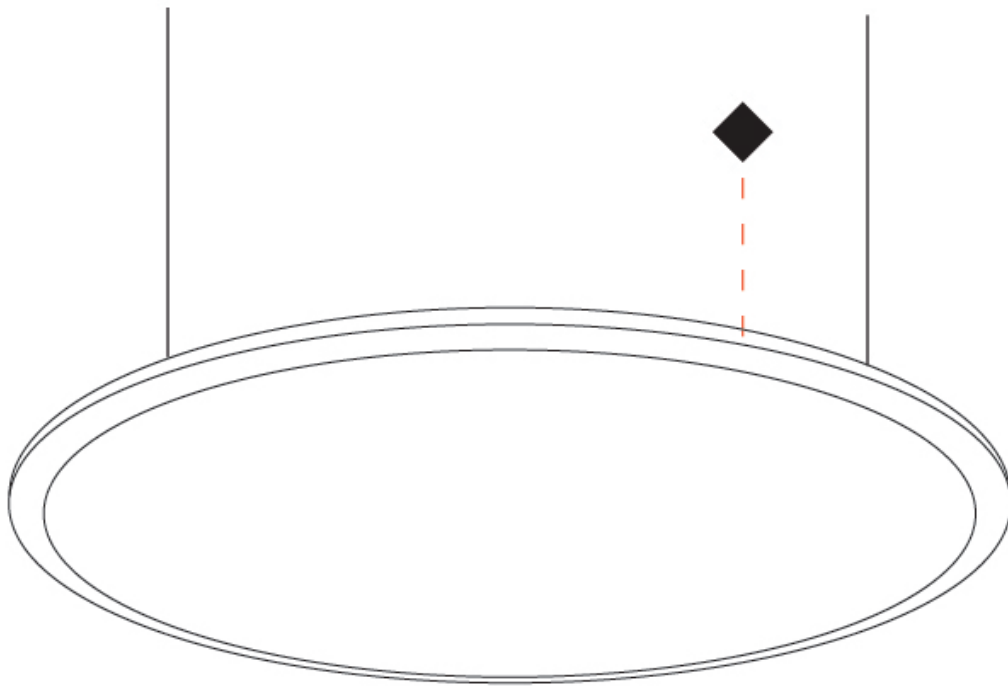

A51063-

PROJECT	_____
TYPE	_____
SPECIFIER	_____
QUANTITY	_____
DATE	_____