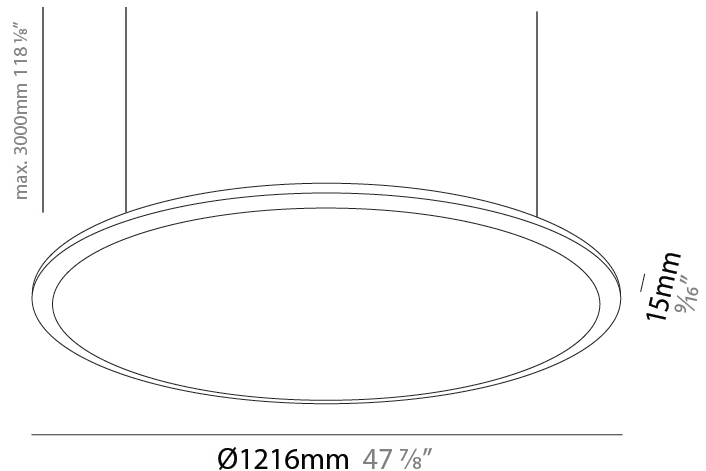

ORBITAL SUSPENSION

A51063-

base number   Color   Finish
Temperature   Options

PROJECT _____
TYPE _____
SPECIFIER _____
QUANTITY _____
DATE _____

1. To build a product code in our configurator select the specify button on the base model # product page
2. To build a manual product code on this datasheet choose from the options listed below in blue font and add the suffix to the base model #

GENERAL

Series: Orbital
Brand: Ivela
Division: Architectural
Mounting Type: Suspension
Mounting Location: Ceiling
Subcategory: Pendant

PHYSICAL

Shape: Round
Diameter (mm): 1216
Diameter (in): 47 7/8
Height (mm): 19
Height (in): 3/4
Max. Overall Height (mm): 2500
Max. Overall Height (in): 98 7/16
Light Distribution: Direct
Diffuser: Opal Polycarbonate
Fixture Finish: WHI / BLK / GLD
Fixture Material: Aluminum

ELECTRICAL

Lamp Type: LED
Input Wattage (W): 78
Dimming: Tri-Mode (Non-Dimming and Phase Dimming (120Vac only) and 0-10V Dimming)
Driver Included: No
Driver Location: Remote
Driver Type: Constant Voltage - Universal
Driver Class: Class 2
Input Voltage (V): 120 - 277
Output Voltage (V): 24

LED

Color Temperature (°K): 2700 / 3000 / 4000
Max. Delivered Lumen (lm): 5472 / 5700 / 6042
Nominal Lumen (lm): 9120 / 9500 / 10070
CRI: >93 CRI
Lamp Life (hrs): 50000

OPTICAL

RATINGS AND CERTIFICATIONS

Certified By: Certified for North American Standards
IP rating: IP20